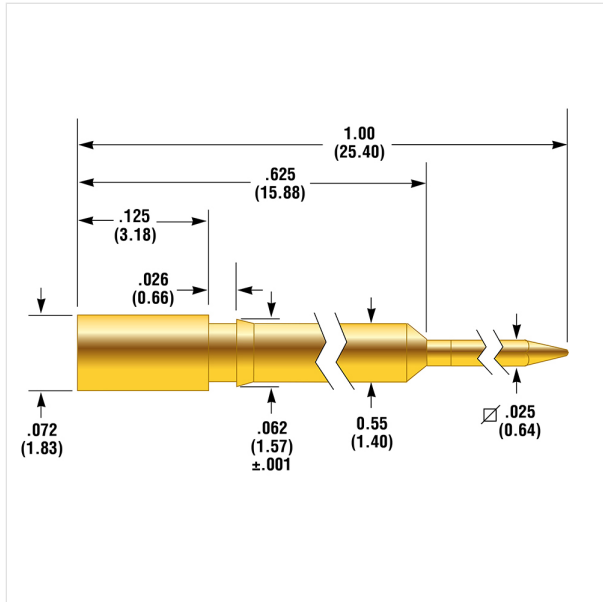

SIP-90-5

Test System Interface Probe

Product Family: SIP

Additional information:

Application: Zentel