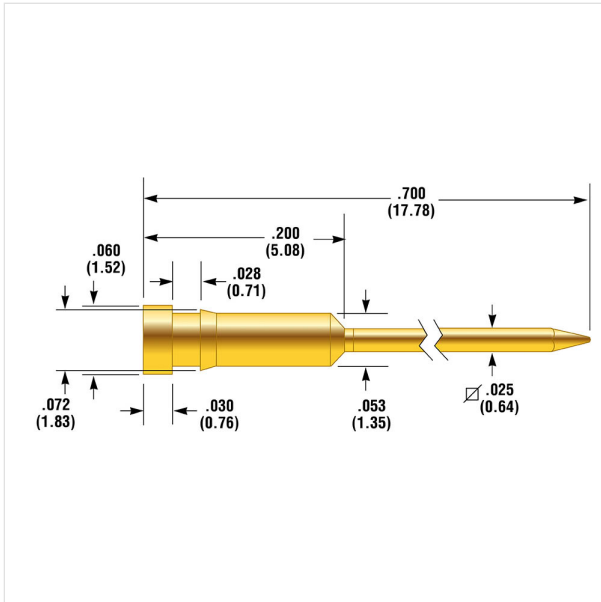

### Test System Interface Probe

Product Family: SIP

Additional information:

**Application:** GenRad