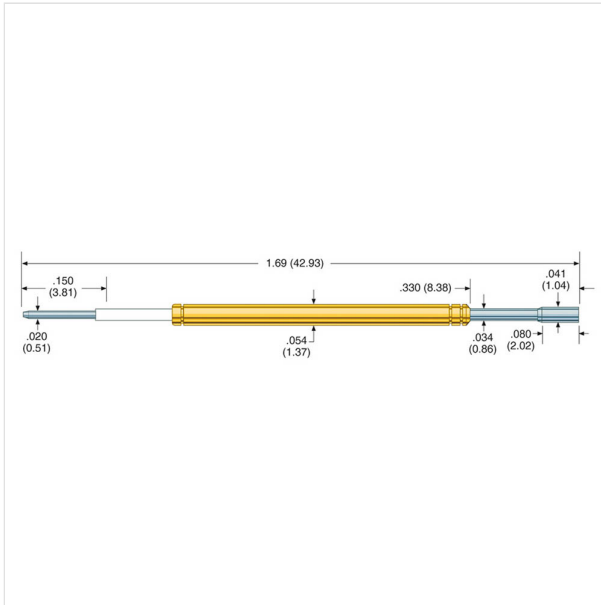

MSP-25C

Product Family: MSP

Springs

Force Type - Preload in oz (g) - Rec. Travel in oz (g) -

Spring Material

Standard - 5.95 (169.00) - 7.55 (212.00) -

Related Products:

SPR-25W