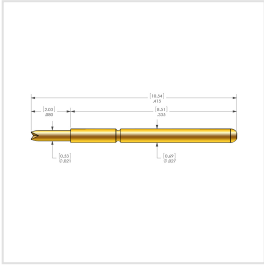

CSP-40L-013

Product Family: CSP

Springs

Force Type - Preload in oz (g) - Rec. Travel in oz (g) -

Spring Material

Standard - 1.90 (53.90) - 8.00 (226.80) -

Related Products:

SPL-00L-088

SPL-40L-046