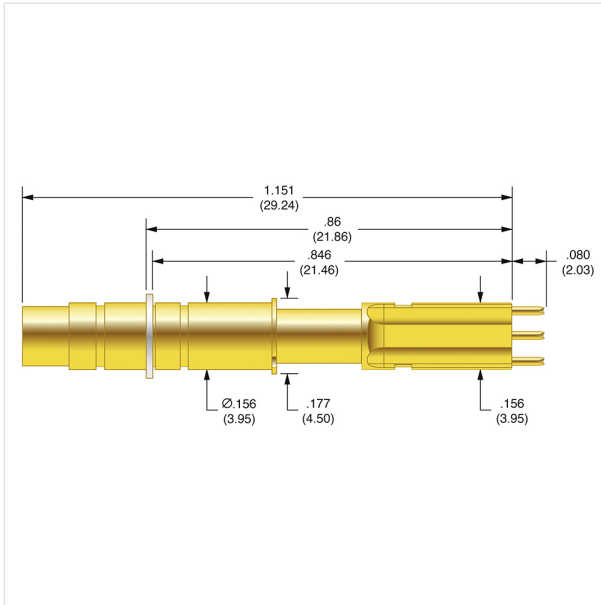

CSP-40L-013

Product Family: CSP

Springs

Force Type - Preload in oz (g) - Rec. Travel in oz (g) -

Spring Material

Standard - 1.90 (53.90) - 8.00 (226.80) -

Related Products:

SPL-00L-088

SPL-40L-046