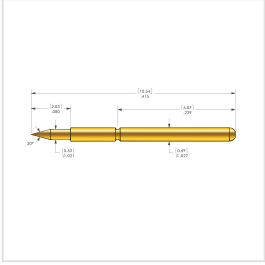

CSP-40B-012

Product Family: CSP

Springs

Force Type - Preload in oz (g) - Rec. Travel in oz (g) -

Spring Material

Standard - 1.90 (53.90) - 8.00 (226.80) -

Related Products:

SPL-00B-089

SPL-40B-045