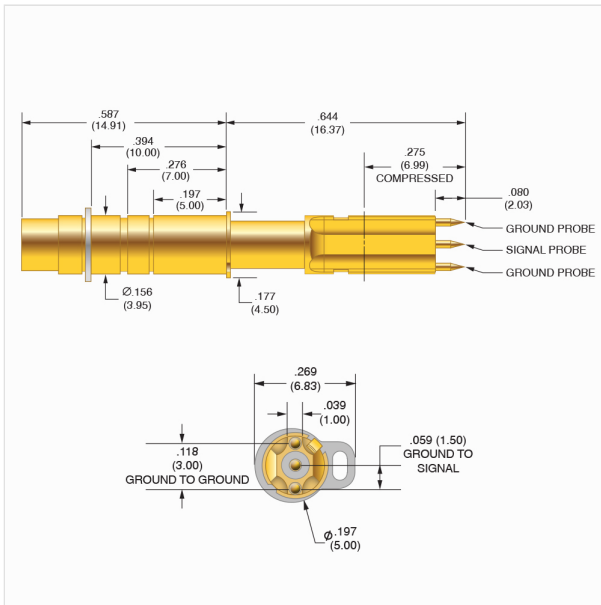

CSP-40B-012

Product Family: CSP

Springs

Force Type - Preload in oz (g) - Rec. Travel in oz (g) -

Spring Material

Standard - 1.90 (53.90) - 8.00 (226.80) -

Related Products:

SPL-00B-089

SPL-40B-045