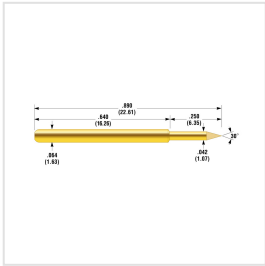

Related Products:

SPL-03B-121