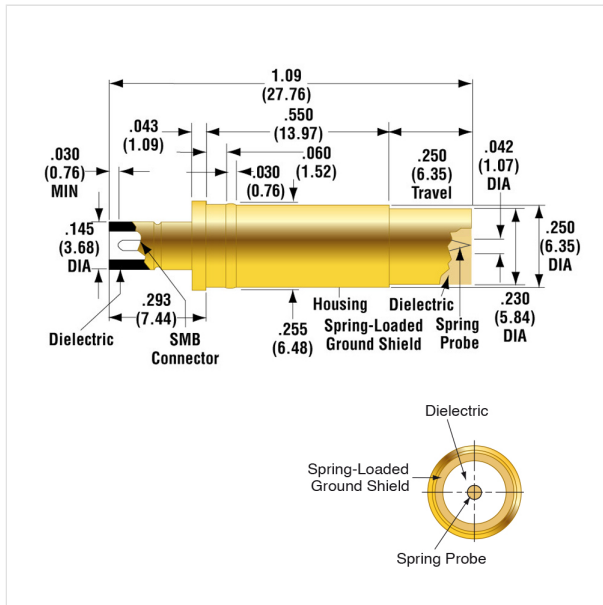

CSP-03B-006

Product Family: CSP

Springs

Force Type – Preload in oz (g) – Rec. Travel in oz (g) - Spring Material

Standard - 0.80 (22.00) - 4.00 (114.00) -

Additional information:

Standard SMB 2.7-1 or equivalent connector

Related Products:

SPL-03B-121

CPT-03-50-2