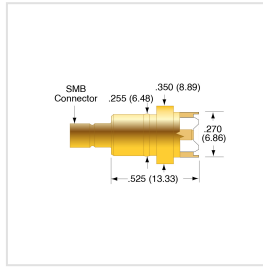

CPT-03-50-2