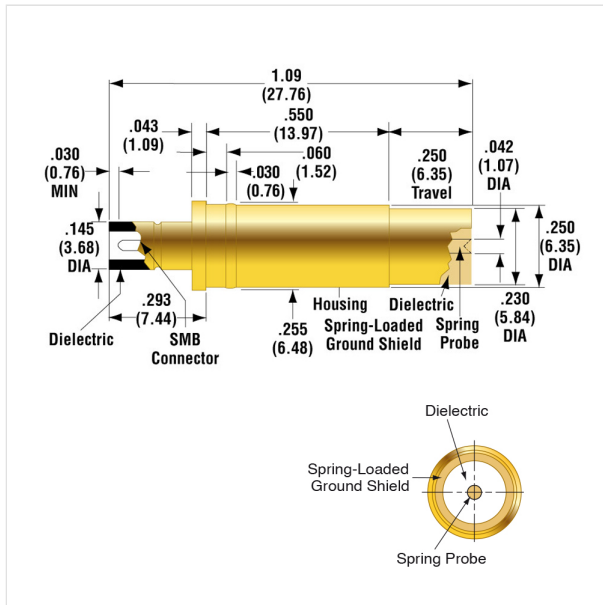

CSP-03G-003

Product Family: CSP

Springs

Force Type - Preload in oz (g) - Rec. Travel in oz (g) -

Spring Material

Standard - 0.80 (22.00) - 4.00 (114.00) -

Additional information:

Standard SMB 2.7-1 or equivalent connector

Related Products:

SPL-03B-121

CPT-03-50-2

SPL-03G-043