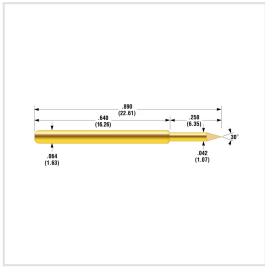

Related Products:

SPL-03B-121